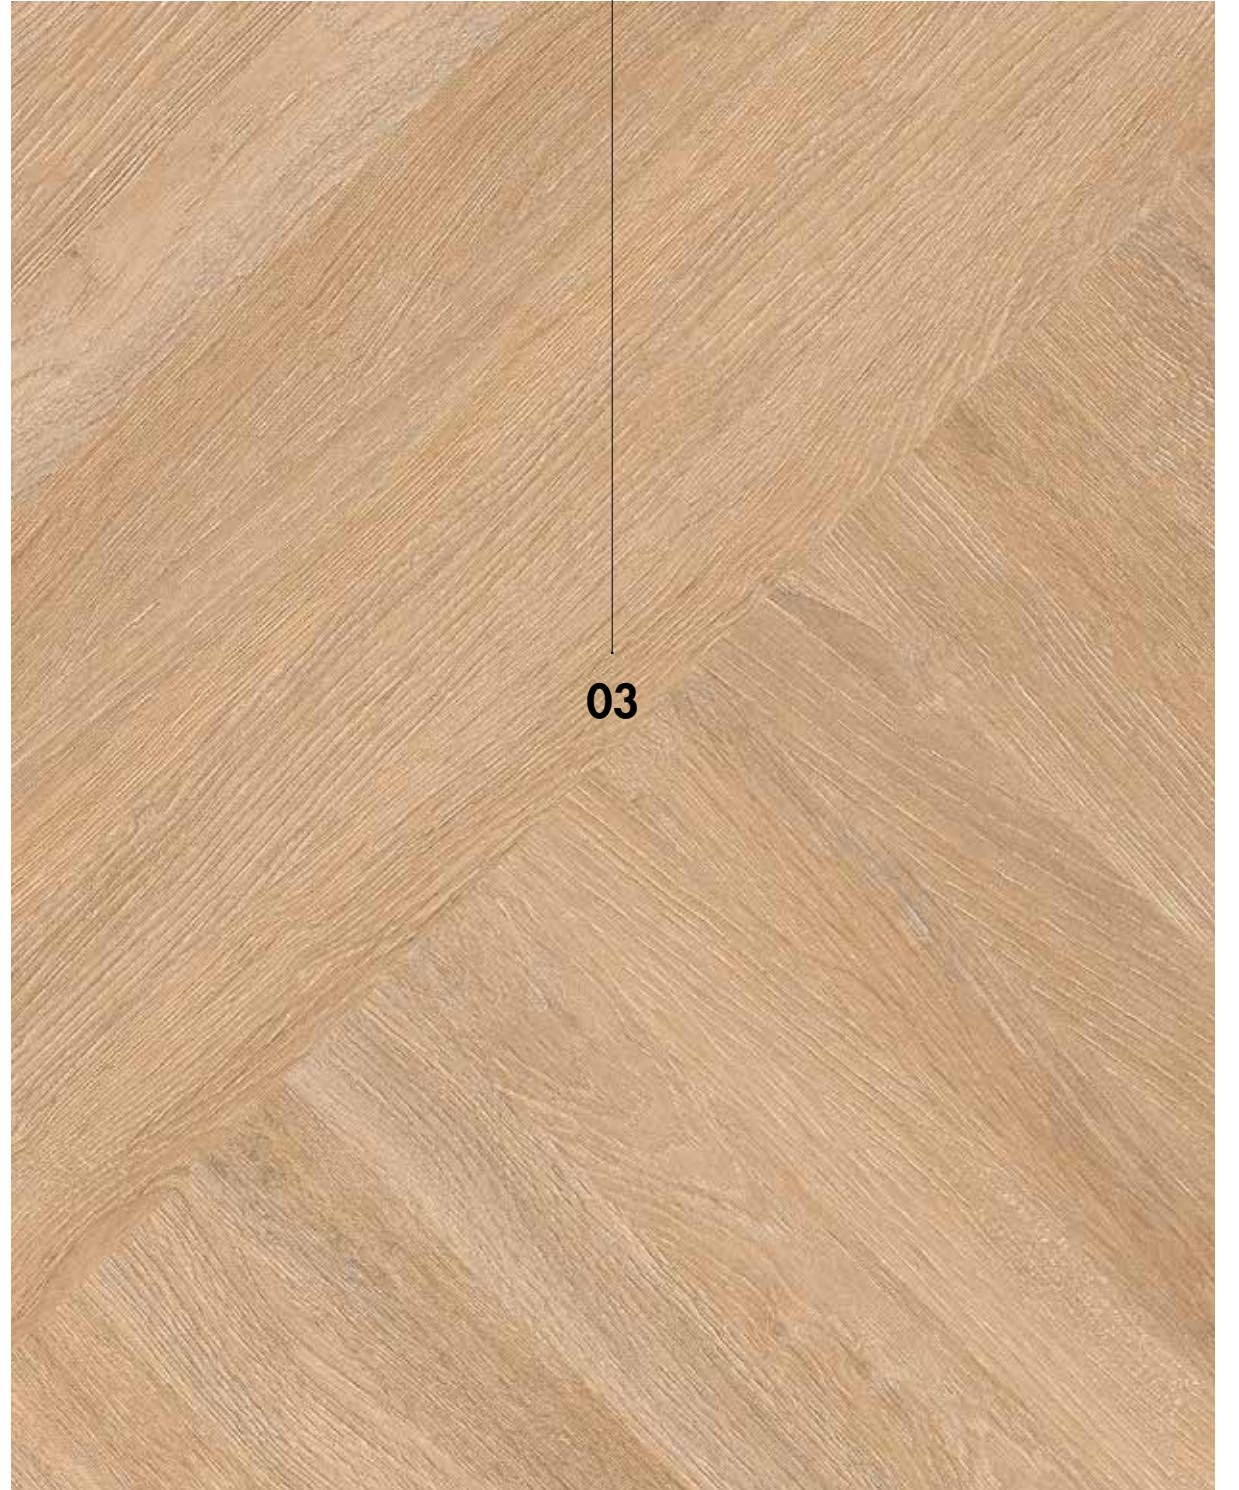

# MINNESOTA

**03**

SOFT TOUCH - NATURAL

6652 12,5"x59" / 31,8x147 CM  
1876 40"x40" / 100x100 CM

ANTI-SLIP

6952 12,5"x59" / 31,8x147,5 CM