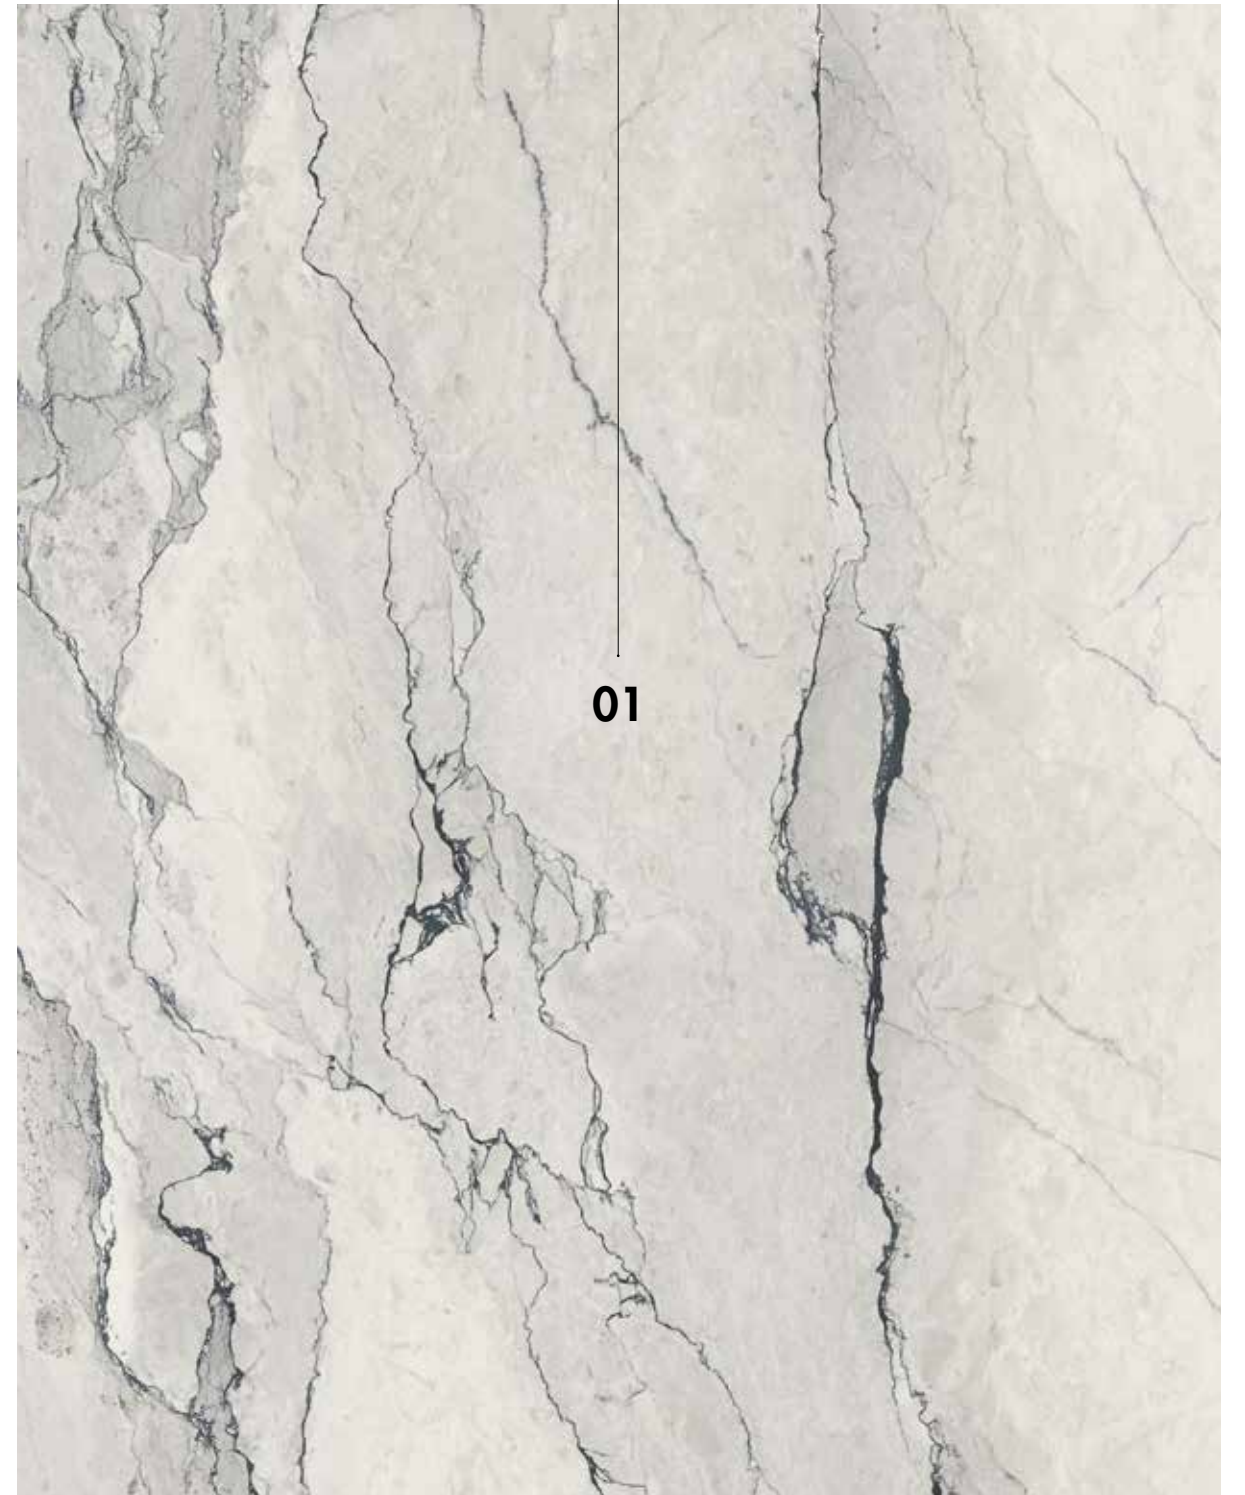

ADRIÁTICO

01

SOFT TOUCH - NATURAL

1877 40"x40" / 100x100 CM
3308 26"x59" / 64x147,5 CM

POLISHED - PULIDO

1878 39"x39" / 98x98 CM
3309 25"x58" / 63x146 CM

HONED - PULIDO MATE

1879 39"x39" / 98x98 CM
3310 25"x58" / 63x146 CM

ANTI-SLIP

1977 40"x40" / 100x100 CM